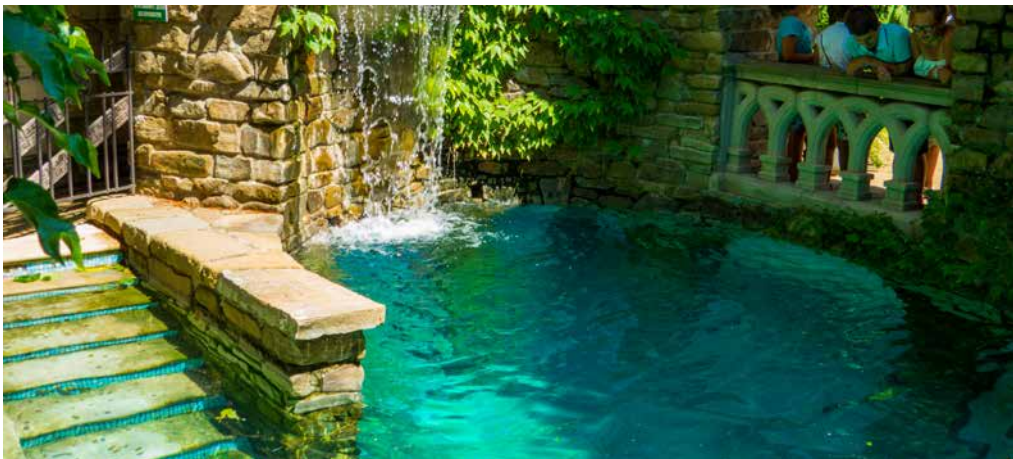

NATURAL SUPRA Light Grey [765]
Ref. No. 📄 2001264