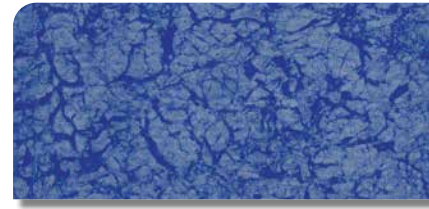

PEARL Blue [920/22]
Ref. No. 2000777