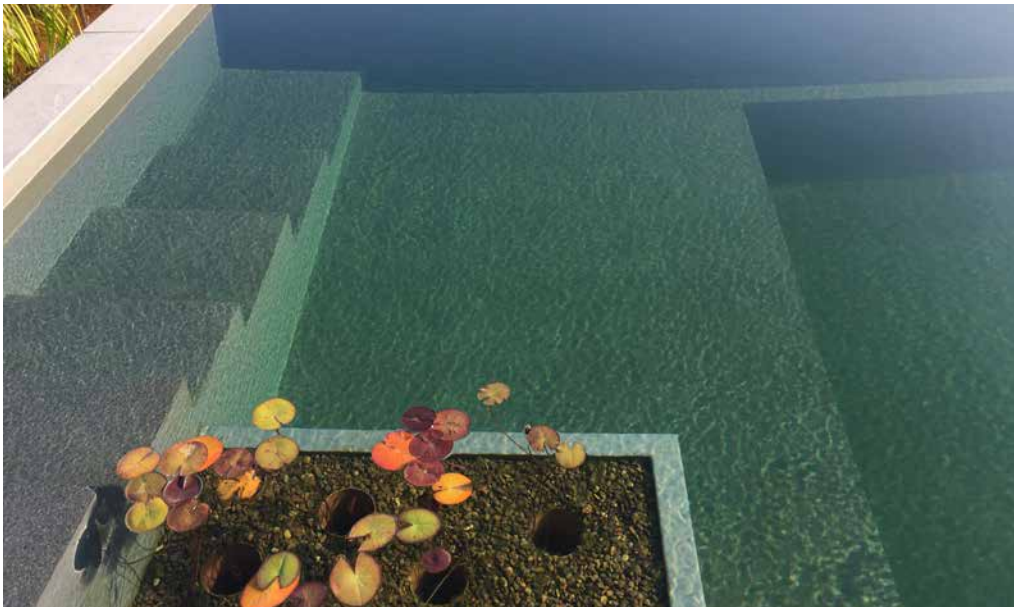

NATURAL POND Anthracite

Ref. No. 2001285 - 0.5 mm thickness, 30 m roll lenght, 21 rolls/pallet 2001286 - 1.0 mm thickness, 20 m roll lenght, 15 rolls/pallet
2001287 - 1.5 mm thickness, 15 m roll lenght, 15 rolls/pallet