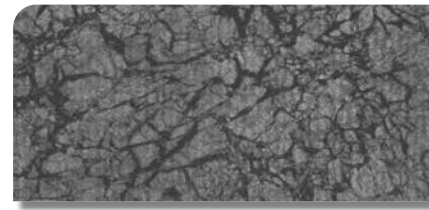

PEARL Black [920/21]
Ref. No. 2000776