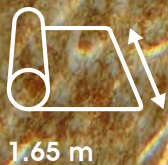

# pure

Pool Passion

WARRANTY  
**15**  
YEARS  
WATERTIGHTNESS

  
KIDS  
FRIENDLY  
✓ EN 71-3

  
LOWEST  
FUME EMISSION

**Quality**  
MADE IN  
Germany

**ELBTAL**  
PLASTICS

Elbtal Plastics GmbH & Co. KG  
Grenzstr. 9  
01640 Coswig | Germany