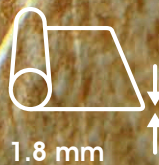

# pure

Pool Passion

WARRANTY  
**15**  
YEARS  
WATERTIGHTNESS

  
KIDS  
FRIENDLY  
✓ EN 71-3

  
LOWEST  
FUME EMISSION

**Quality**  
MADE IN  
Germany

**ELBTAL**  
PLASTICS

Elbtal Plastics GmbH & Co. KG  
Grenzstr. 9  
01640 Coswig | Germany