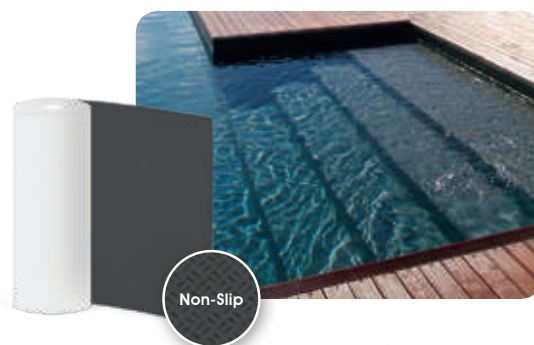

elite® Black Stone

Width 1.65 m 2.00 m Non-Slip
Ref. No. 2001122 2001123 2001124