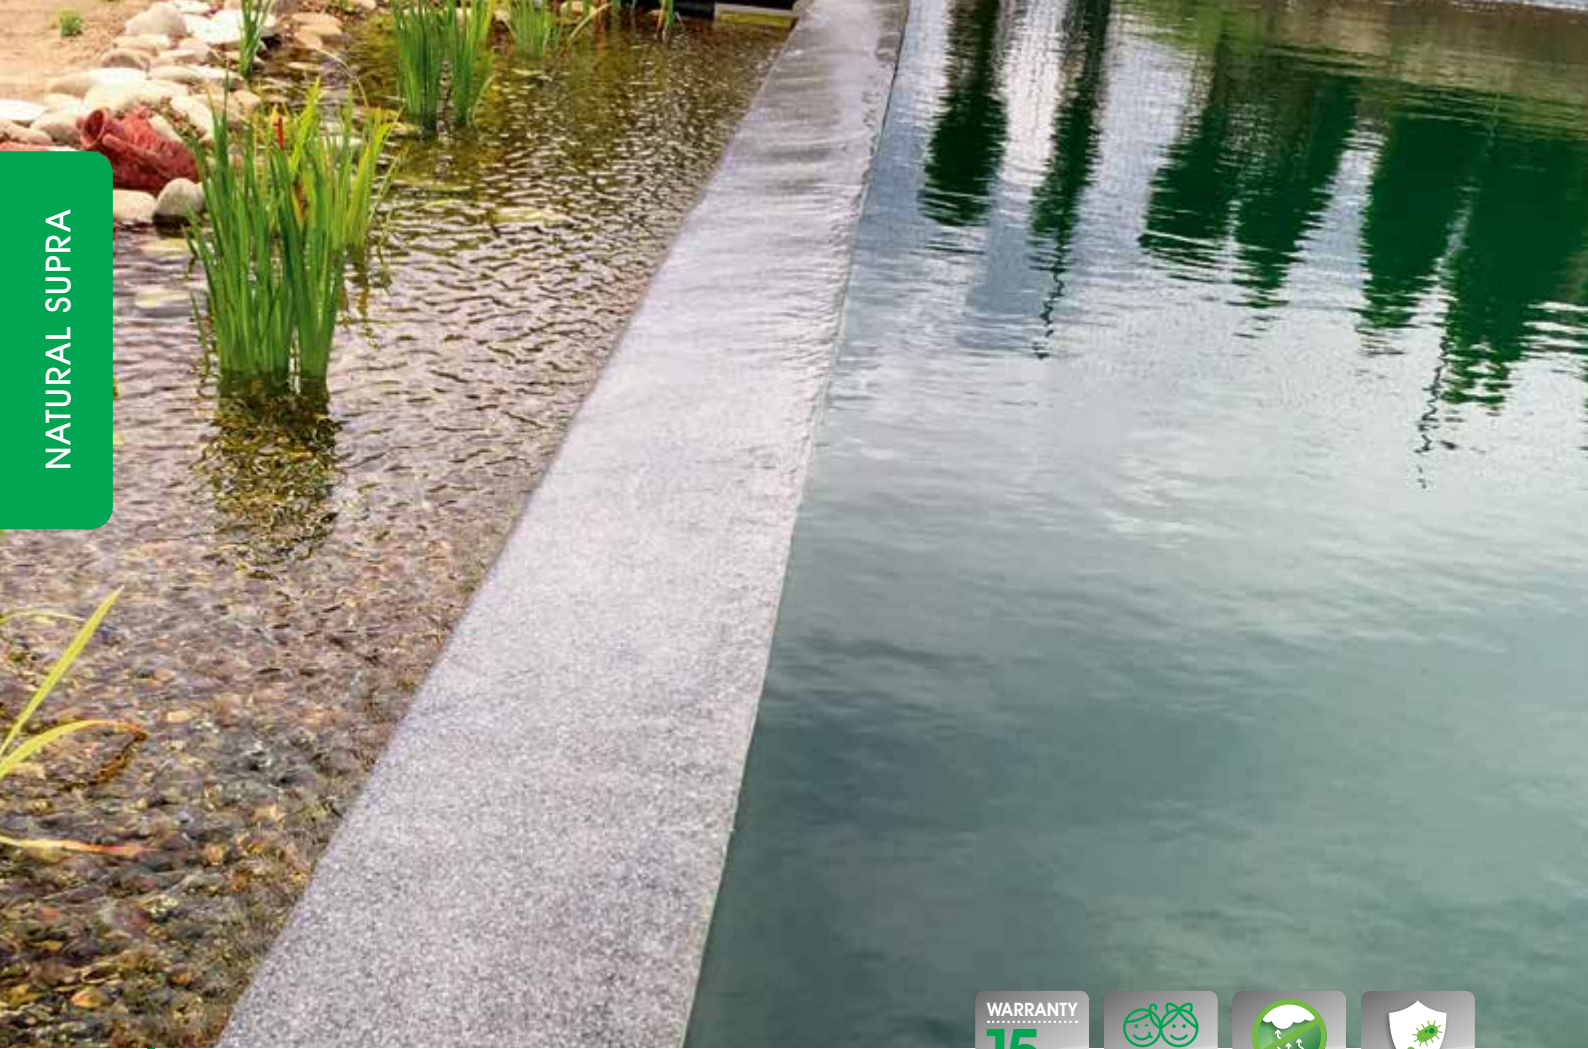

Natural SUPRA

reinforced swimming pond membrane with special coated surface

Natural SUPRA reinforced swimming pond membranes makes swimming feel like in the nature. Thanks to the special surface, pollution and discoloration, as well as elaborate cleaning, belong to the past. Removing biofilm is child's play. In addition, the surface finish prevents premature ageing and thus increases the lifespan of the pond membrane. Extremely durable and highly resistant to all kinds of stresses, Natural SUPRA not only impresses with its excellent product properties as well as offering a natural swimming feeling.