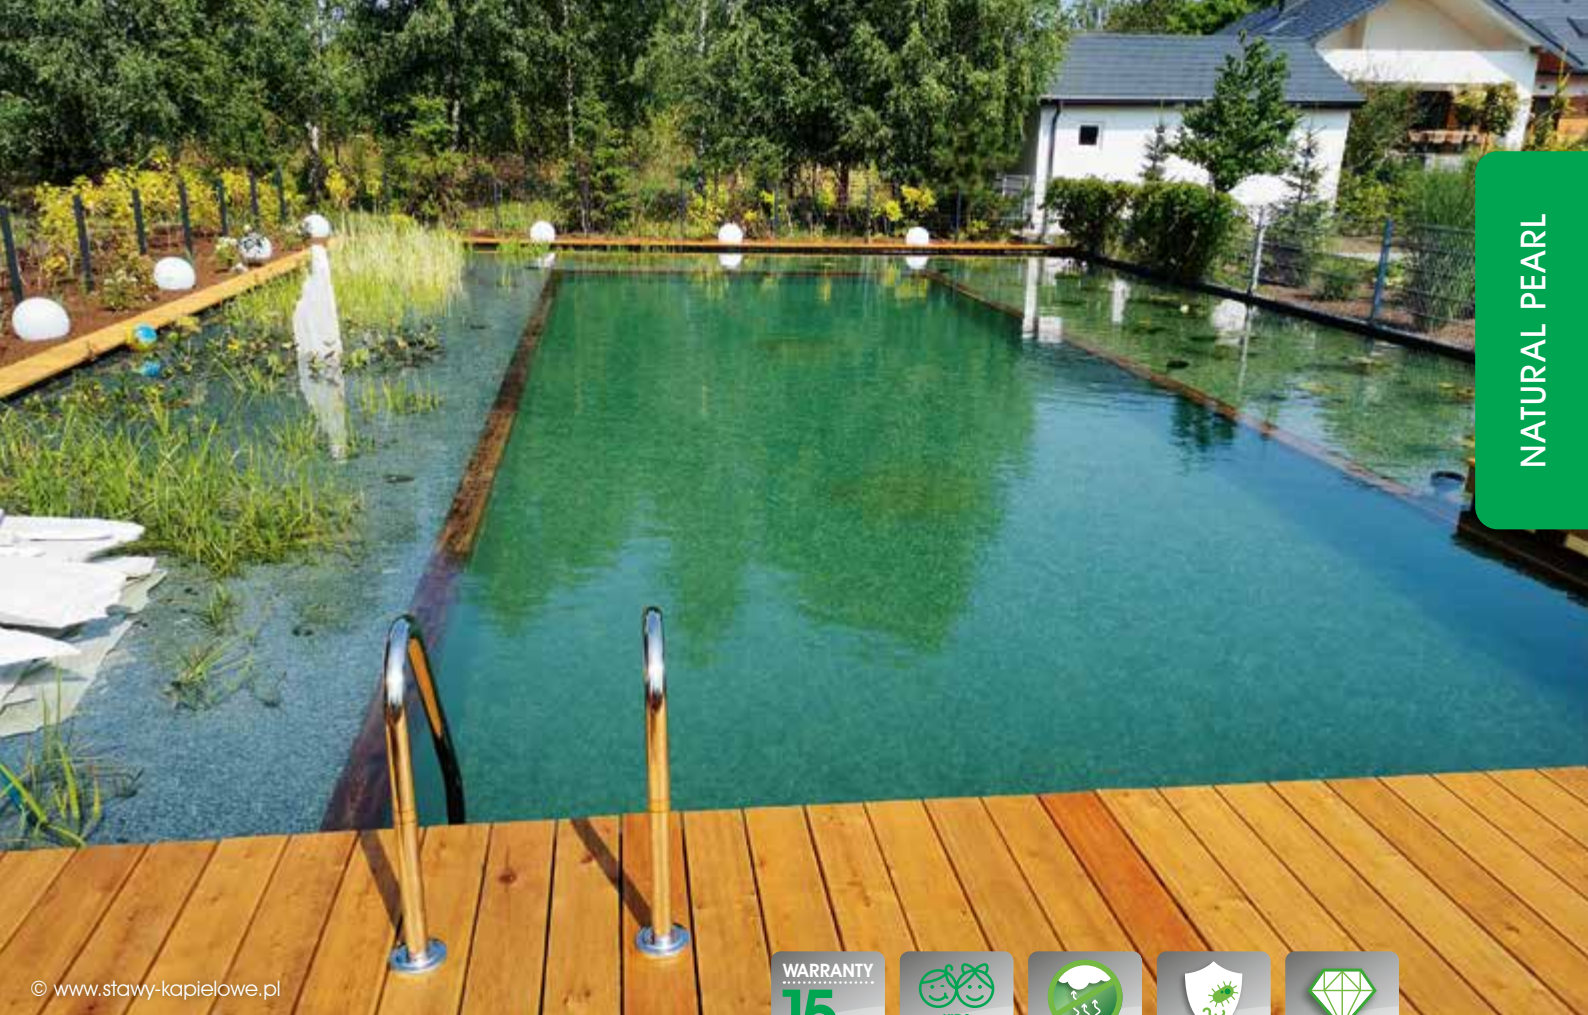

Please refer to the technical data sheets for detailed information on specific item.

CREATE YOUR
OWN PARADISE IN
YOUR GARDEN.

NATURAL SURFACE | MADE IN GERMANY

© www.stawy-kapielowe.pl

- WARRANTY

15 YEARS

WATERTIGHTNESS
- KIDS FRIENDLY