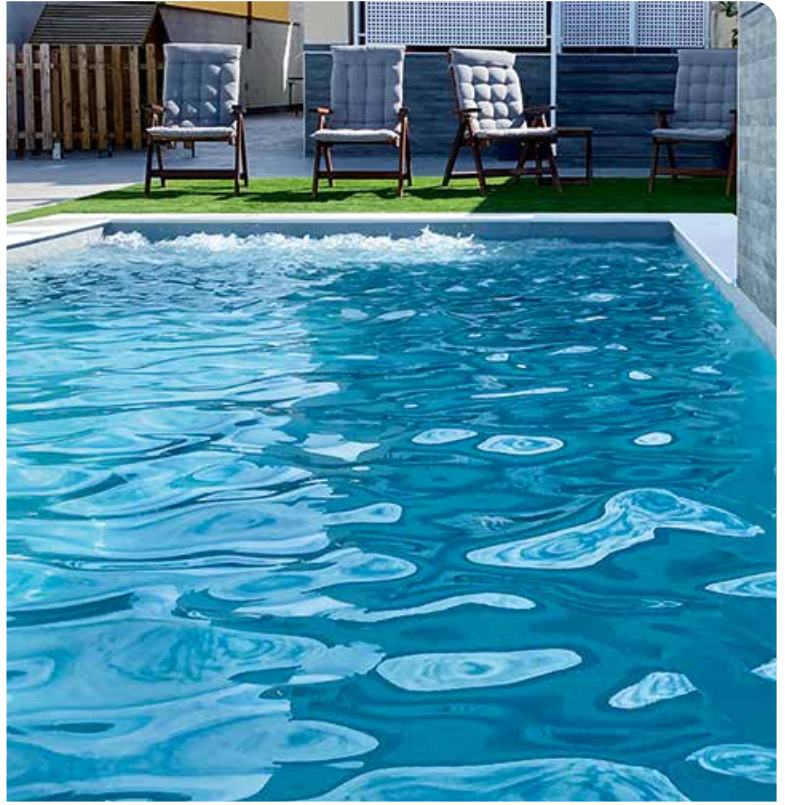

ELBE[®]

POOL SURFACE | MADE IN GERMANY

ELBE Pool Surface®
.....
Beauty, that never fades

index

reinforced swimming pool membranes

elite® elite® Non-Slip	4
PEARL	6
ISLAND DREAMS	8
Royal	10
SUPRA	11
Classic	12
Non-Slip	13
ULTIMATE BORDER™	14
ELBE Pool Surface® – performance guide	15