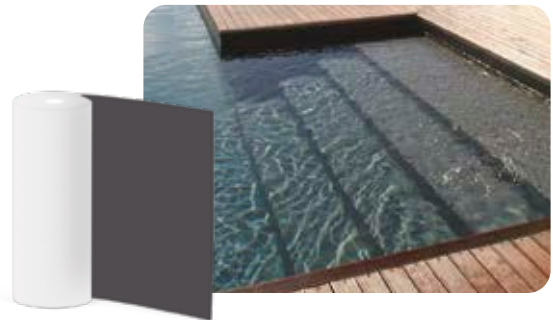

elite® Black Stone 799
width 1,65 m 2,00 m Non-Slip
item no. 2001122 2001123 2001124

stock range * See our warranty and water treatment guides.